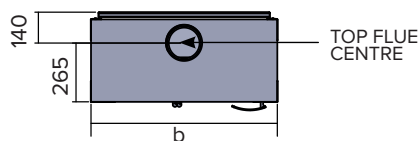

FREESTANDING

LEG UNIT

10 & 13 KW SINGLE SIDED

A NEW GENERATION IN HEATING

INFINITI 13 KW STAINLESS STEEL LEG UNIT

INFINITI 10 KW BLACK LEG UNIT

Our 10 & 13 Kw Wood Stoves are offered in a choice of black or stainless steel legs. The convection chambers between these legs and the hot firebox, as well as the ventilated top plate enhance circulation of hot air. These also decrease the temperature of the steel side walls for a safer touch by hands.

HEATING CAPACITY

10 Kw ▶ 400 m³ | **13 Kw** ▶ 520 m³

	a	b
10 Kw	510	726
13 Kw	628	849

NEW PULL OUT TABLE

10/13 KW | FREESTANDING | CONVECTION | DUAL AIR CONTROLS | LEGS | 150 MM DIAMETER FLUE | TOP OR REAR EXIT