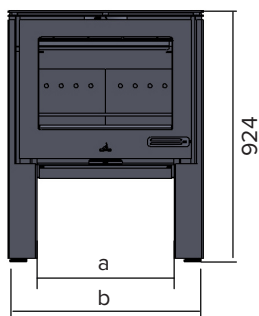

FREESTANDING

LEG UNIT

10 & 13 KW SINGLE SIDED

A NEW GENERATION IN HEATING

INFINITI 13 KW STAINLESS STEEL LEG UNIT

INFINITI 10 KW BLACK LEG UNIT

Our 10 & 13 Kw Wood Stoves are offered in a choice of black or stainless steel legs. The convection chambers between these legs and the hot firebox, as well as the ventilated top plate enhance circulation of hot air. These also decrease the temperature of the steel side walls for a safer touch by hands.

HEATING CAPACITY

10 Kw ▶ 400 m³ | **13 Kw** ▶ 520 m³

	a	b
10 Kw	510	726
13 Kw	628	849

NEW PULL OUT TABLE

10/13 KW | FREESTANDING | CONVECTION | DUAL AIR CONTROLS | LEGS | 150 MM DIAMETER FLUE | TOP OR REAR EXIT