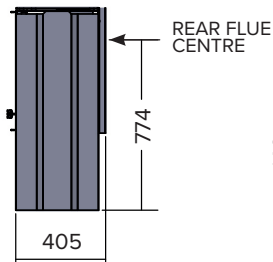

FREESTANDING

LEG UNIT

10 & 13 KW SINGLE SIDED

A NEW GENERATION IN HEATING

INFINITI 13 KW STAINLESS STEEL LEG UNIT

INFINITI 10 KW BLACK LEG UNIT

Our 10 & 13 Kw Wood Stoves are offered in a choice of black or stainless steel legs. The convection chambers between these legs and the hot firebox, as well as the ventilated top plate enhance circulation of hot air. These also decrease the temperature of the steel side walls for a safer touch by hands.

HEATING CAPACITY

10 Kw ▶ 400 m³ | **13 Kw** ▶ 520 m³

	a	b
10 Kw	510	726
13 Kw	628	849

NEW PULL OUT TABLE

10/13 KW | FREESTANDING | CONVECTION | DUAL AIR CONTROLS | LEGS | 150 MM DIAMETER FLUE | TOP OR REAR EXIT