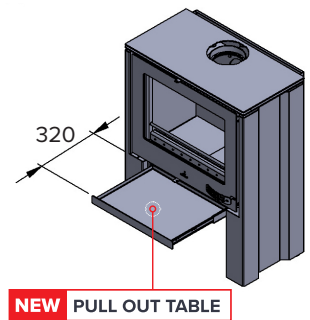

FREESTANDING

LEG UNIT

10 & 13 KW SINGLE SIDED

A NEW GENERATION IN HEATING

INFINITI 13 KW STAINLESS STEEL LEG UNIT

INFINITI 10 KW BLACK LEG UNIT

Our 10 & 13 Kw Wood Stoves are offered in a choice of black or stainless steel legs. The convection chambers between these legs and the hot firebox, as well as the ventilated top plate enhance circulation of hot air. These also decrease the temperature of the steel side walls for a safer touch by hands.

HEATING CAPACITY

10 Kw ▶ 400 m³ | **13 Kw** ▶ 520 m³

	a	b
10 Kw	510	726
13 Kw	628	849

NEW PULL OUT TABLE

10/13 KW | FREESTANDING | CONVECTION | DUAL AIR CONTROLS | LEGS | 150 MM DIAMETER FLUE | TOP OR REAR EXIT