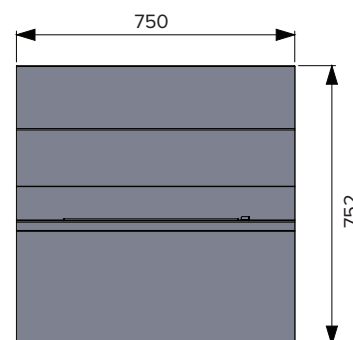

UNIT	HEAT OUTPUT Kw	HEATING CAPACITY m³	GAS CONSUMPTION g/hr		LEGAL MIN ROOM SIZE m³	PERMANENT VENTILATION REQUIRED IF ROOM IS SMALLER THAN LEGAL ROOM SIZE cm²
			LO	HI		
PICASSO 200	5	200	150	300	75	2 x 98
PICASSO 300	7	300	250	490	125	2 x 160