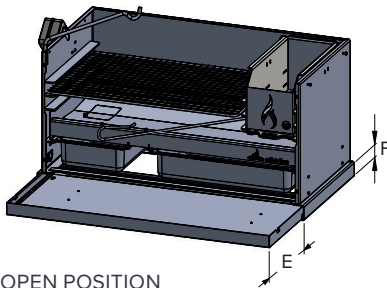

A NEW GENERATION IN BRAAIS

1000 TABLE BRAAI WITH WATERPROOF COVER & LEGS FULL 304 SS

1000 3CR12 TABLE BRAAI C/W 304 SS WATERPROOF COVER

TABLE BRAAI OPTIONS

WATERPROOF COVER/SHELF

OPEN POSITION

CLOSED POSITION

PRODUCT	A	B	C	D	E	F
700 TABLE BRAAI	715	450	500	746	322	56
1000 TABLE BRAAI	965	450	500	996	322	56
1200 TABLE BRAAI	1215	450	500	1246	322	56

STANDARD FEATURES ON TABLE BRAAIS

BRAAI SIZE	EMBER MAKER	EMBER TRAY	SS GRID	SS DRAWER
700	N/A	✓	✓	2 SMALL
1000	✓	✓	✓	1 SMALL 1 LARGE
1200	✓	✓	✓	2 LARGE

OPTIONAL EXTRAS ON TABLE BRAAIS

BATTERY MOTOR	CHICKEN SPIT	SPIT BASKET	SPIT BASKET DEEP	BRAAI PLATE	SS LEGS
✓	✓	✓	✓	438 x 473mm	✓
✓	✓	✓	✓	438 x 473mm	✓
✓	✓	✓	✓	438 x 473mm or 728 x 473 mm	✓

Please refer to the INTRODUCTION TO OUR BRAAI RANGE & OPTIONAL EXTRAS