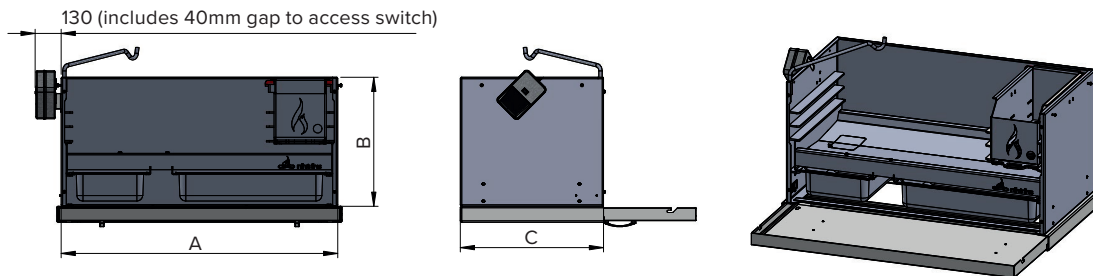

A NEW GENERATION IN BRAAIS

1000 TABLE BRAAI WITH WATERPROOF COVER & LEGS FULL 304 SS

1000 3CR12 TABLE BRAAI C/W 304 SS WATERPROOF COVER

TABLE BRAAI OPTIONS

WATERPROOF COVER/SHELF

OPEN POSITION

CLOSED POSITION

PRODUCT	A	B	C	D	E	F
700 TABLE BRAAI	715	450	500	746	322	56
1000 TABLE BRAAI	965	450	500	996	322	56
1200 TABLE BRAAI	1215	450	500	1246	322	56

STANDARD FEATURES ON TABLE BRAAIS

BRAAI SIZE	EMBER MAKER	EMBER TRAY	SS GRID	SS DRAWER
700	N/A	✓	✓	2 SMALL
1000	✓	✓	✓	1 SMALL 1 LARGE
1200	✓	✓	✓	2 LARGE

OPTIONAL EXTRAS ON TABLE BRAAIS

BATTERY MOTOR	CHICKEN SPIT	SPIT BASKET	SPIT BASKET DEEP	BRAAI PLATE	SS LEGS
✓	✓	✓	✓	438 x 473mm	✓
✓	✓	✓	✓	438 x 473mm	✓
✓	✓	✓	✓	438 x 473mm or 728 x 473 mm	✓

Please refer to the INTRODUCTION TO OUR BRAAI RANGE & OPTIONAL EXTRAS