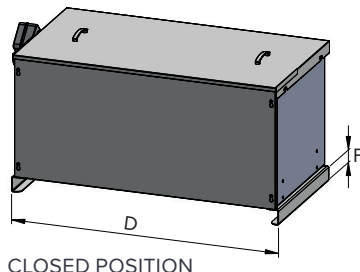

A NEW GENERATION IN BRAAIS

1000 TABLE BRAAI WITH WATERPROOF COVER & LEGS FULL 304 SS

1000 3CR12 TABLE BRAAI C/W 304 SS WATERPROOF COVER

TABLE BRAAI OPTIONS

WATERPROOF COVER/SHELF

OPEN POSITION

CLOSED POSITION

PRODUCT	A	B	C	D	E	F
700 TABLE BRAAI	715	450	500	746	322	56
1000 TABLE BRAAI	965	450	500	996	322	56
1200 TABLE BRAAI	1215	450	500	1246	322	56

STANDARD FEATURES ON TABLE BRAAIS

BRAAI SIZE	EMBER MAKER	EMBER TRAY	SS GRID	SS DRAWER
700	N/A	✓	✓	2 SMALL
1000	✓	✓	✓	1 SMALL 1 LARGE
1200	✓	✓	✓	2 LARGE

OPTIONAL EXTRAS ON TABLE BRAAIS

BATTERY MOTOR	CHICKEN SPIT	SPIT BASKET	SPIT BASKET DEEP	BRAAI PLATE	SS LEGS
✓	✓	✓	✓	438 x 473mm	✓
✓	✓	✓	✓	438 x 473mm	✓
✓	✓	✓	✓	438 x 473mm or 728 x 473 mm	✓

Please refer to the INTRODUCTION TO OUR BRAAI RANGE & OPTIONAL EXTRAS