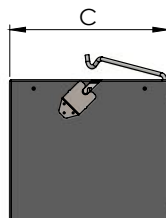

A NEW GENERATION IN BRAAIS

1000 TABLE BRAAI WITH WATERPROOF COVER AND LEGS FULL 304 SS

1000 3CR12 TABLE BRAAI C/W 304 SS WATERPROOF COVER

TABLE BRAAI OPTIONS

WATERPROOF COVER/SHELF

OPEN POSITION

CLOSED POSITION

PRODUCT	A	B	C	D	E	F
700 TABLE BRAAI	715	450	500	746	322	56
1000 TABLE BRAAI	965	450	500	996	322	56
1200 TABLE BRAAI	1215	450	500	1246	322	56

STANDARD FEATURES ON TABLE BRAAIS

BRAAI SIZE	EMBER MAKER	EMBER TRAY	SS GRID	SS DRAWER
700	N/A	✓	✓	2 SMALL
1000	✓	✓	✓	1 SMALL 1 LARGE
1200	✓	✓	✓	2 LARGE

OPTIONAL EXTRAS ON TABLE BRAAIS

BATTERY MOTOR	CHICKEN SPIT	SPIT BASKET	SPIT BASKET DEEP	BRAAI PLATE	SS LEGS
✓	✓	✓	✓	438 x 473mm	✓
✓	✓	✓	✓	438 x 473mm	✓
✓	✓	✓	✓	438 x 473mm or 728 x 473 mm	✓

Please refer to the INTRODUCTION TO OUR BRAAI RANGE & OPTIONAL EXTRAS