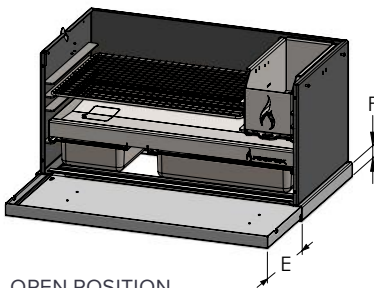

A NEW GENERATION IN BRAAIS

1000 TABLE BRAAI WITH WATERPROOF COVER AND LEGS FULL 304 SS

1000 3CR12 TABLE BRAAI C/W 304 SS WATERPROOF COVER

TABLE BRAAI OPTIONS

WATERPROOF COVER/SHELF

OPEN POSITION

CLOSED POSITION

PRODUCT	A	B	C	D	E	F
700 TABLE BRAAI	715	450	500	746	322	56
1000 TABLE BRAAI	965	450	500	996	322	56
1200 TABLE BRAAI	1215	450	500	1246	322	56

STANDARD FEATURES ON TABLE BRAAIS

BRAAI SIZE	EMBER MAKER	EMBER TRAY	SS GRID	SS DRAWER
700	N/A	✓	✓	2 SMALL
1000	✓	✓	✓	1 SMALL 1 LARGE
1200	✓	✓	✓	2 LARGE

OPTIONAL EXTRAS ON TABLE BRAAIS

BATTERY MOTOR	CHICKEN SPIT	SPIT BASKET	SPIT BASKET DEEP	BRAAI PLATE	SS LEGS
✓	✓	✓	✓	438 x 473mm	✓
✓	✓	✓	✓	438 x 473mm	✓
✓	✓	✓	✓	438 x 473mm or 728 x 473 mm	✓

Please refer to the INTRODUCTION TO OUR BRAAI RANGE & OPTIONAL EXTRAS