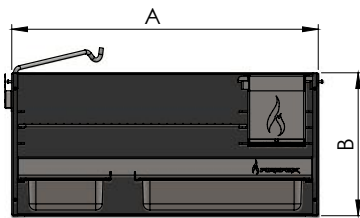

A NEW GENERATION IN BRAAIS

1000 TABLE BRAAI WITH WATERPROOF COVER AND LEGS FULL 304 SS

1000 3CR12 TABLE BRAAI C/W 304 SS WATERPROOF COVER

TABLE BRAAI OPTIONS

WATERPROOF COVER/SHELF

OPEN POSITION

CLOSED POSITION

PRODUCT	A	B	C	D	E	F
700 TABLE BRAAI	715	450	500	746	322	56
1000 TABLE BRAAI	965	450	500	996	322	56
1200 TABLE BRAAI	1215	450	500	1246	322	56

STANDARD FEATURES ON TABLE BRAAIS

BRAAI SIZE	EMBER MAKER	EMBER TRAY	SS GRID	SS DRAWER
700	N/A	✓	✓	2 SMALL
1000	✓	✓	✓	1 SMALL 1 LARGE
1200	✓	✓	✓	2 LARGE

OPTIONAL EXTRAS ON TABLE BRAAIS

BATTERY MOTOR	CHICKEN SPIT	SPIT BASKET	SPIT BASKET DEEP	BRAAI PLATE	SS LEGS
✓	✓	✓	✓	438 x 473mm	✓
✓	✓	✓	✓	438 x 473mm	✓
✓	✓	✓	✓	438 x 473mm or 728 x 473 mm	✓

Please refer to the INTRODUCTION TO OUR BRAAI RANGE & OPTIONAL EXTRAS