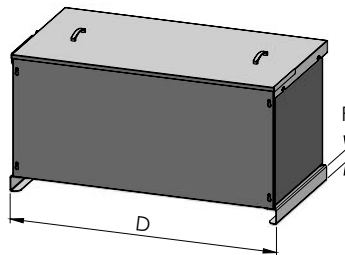

A NEW GENERATION IN BRAAIS

1000 TABLE BRAAI WITH WATERPROOF COVER AND LEGS FULL 304 SS

1000 3CR12 TABLE BRAAI C/W 304 SS WATERPROOF COVER

TABLE BRAAI OPTIONS

WATERPROOF COVER/SHELF

OPEN POSITION

CLOSED POSITION

PRODUCT	A	B	C	D	E	F
700 TABLE BRAAI	715	450	500	746	322	56
1000 TABLE BRAAI	965	450	500	996	322	56
1200 TABLE BRAAI	1215	450	500	1246	322	56

STANDARD FEATURES ON TABLE BRAAIS

BRAAI SIZE	EMBER MAKER	EMBER TRAY	SS GRID	SS DRAWER
700	N/A	✓	✓	2 SMALL
1000	✓	✓	✓	1 SMALL 1 LARGE
1200	✓	✓	✓	2 LARGE

OPTIONAL EXTRAS ON TABLE BRAAIS

BATTERY MOTOR	CHICKEN SPIT	SPIT BASKET	SPIT BASKET DEEP	BRAAI PLATE	SS LEGS
✓	✓	✓	✓	438 x 473mm	✓
✓	✓	✓	✓	438 x 473mm	✓
✓	✓	✓	✓	438 x 473mm or 728 x 473 mm	✓

Please refer to the INTRODUCTION TO OUR BRAAI RANGE & OPTIONAL EXTRAS