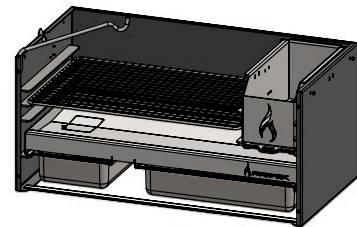

- Inserted into an existing brick chimney to provide an easy to use and stylish braai
- Placed on top of a non-combustible flat surface
- With the addition of a set of legs, become easily mobile.

These braais are available manufactured in Mild Steel, 3Cr12, 304 and 316 Stainless Steel to meet client requirements in terms of longevity and appearance of the braai.

- Our Standard Braai comes with an Ember Tray, Stainless Steel Grid, Stainless Steel Meat and Ash Trays and a Poker.
- An optional 304 or 316 Stainless Steel waterproof cover can be supplied, that will provide a sturdy work surface in front of the braai and when closed will waterproof the braai and minimise any ash blowing around.

A NEW GENERATION IN BRAAIS

1000 TABLE BRAAI WITH WATERPROOF COVER AND LEGS FULL 304 SS

1000 3CR12 TABLE BRAAI C/W 304 SS WATERPROOF COVER

TABLE BRAAI OPTIONS

WATERPROOF COVER/SHELF

OPEN POSITION

CLOSED POSITION

PRODUCT	A	B	C	D	E	F
700 TABLE BRAAI	715	450	500	746	322	56
1000 TABLE BRAAI	965	450	500	996	322	56
1200 TABLE BRAAI	1215	450	500	1246	322	56

STANDARD FEATURES ON TABLE BRAAIS

BRAAI SIZE	EMBER MAKER	EMBER TRAY	SS GRID	SS DRAWER
700	N/A	✓	✓	2 SMALL
1000	✓	✓	✓	1 SMALL 1 LARGE
1200	✓	✓	✓	2 LARGE