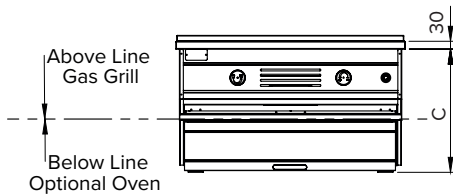

GAS GRILLS

COUNTER TOP

A NEW GENERATION IN BRAAIS

NO 3 COUNTER TOP GAS GRILL C/W OVEN, BRUSHED STAINLESS STEEL CUPBOARD DOORS & CANOPY

These grills are designed for placement on a level platform made of concrete, granite, marble, steel or any other non-combustible material.

Complete with a brushed stainless steel canopy over the grill, this creates a stunning visual effect on a covered patio.

Alternatively the grill can be built into a structure in such a way that the top of the gas grill is supported by a non-combustible counter top or brackets.

Unit comes as standard with a hinged lid that covers the grill when not in use and provides a convenient splash-back whilst cooking.

AVAILABLE IN 1, 2 OR 3 BURNER VERSIONS

CUT OUT SIZES

PRODUCT	GRILLING AREA	A	B	C	D	E	F	G
NO 1 WITH OVEN	420x420	500	650	407	485	437	204	627
NO 2 WITH OVEN	700x420	760	650	407	745	717	204	627
NO 3 WITH OVEN	1047x420	1100	650	407	1085	1062	204	627
NO 1 NO OVEN	420x420	500	650	237	485	437	204	627
NO 2 NO OVEN	700x420	760	650	237	745	717	204	627
NO 3 NO OVEN	1047x420	1100	650	237	1085	1062	204	627

CUT OUT SIZES