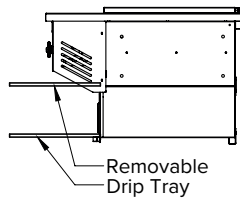

GAS GRILLS

COUNTER TOP

A NEW GENERATION IN BRAAIS

NO 3 COUNTER TOP GAS GRILL C/W OVEN, BRUSHED STAINLESS STEEL CUPBOARD DOORS & CANOPY

These grills are designed for placement on a level platform made of concrete, granite, marble, steel or any other non-combustible material.

Complete with a brushed stainless steel canopy over the grill, this creates a stunning visual effect on a covered patio.

Alternatively the grill can be built into a structure in such a way that the top of the gas grill is supported by a non-combustible counter top or brackets.

Unit comes as standard with a hinged lid that covers the grill when not in use and provides a convenient splash-back whilst cooking.

AVAILABLE IN 1, 2 OR 3 BURNER VERSIONS

CUT OUT SIZES

PRODUCT	GRILLING AREA	A	B	C	D	E	F	G
NO 1 WITH OVEN	420x420	500	650	407	485	437	204	627
NO 2 WITH OVEN	700x420	760	650	407	745	717	204	627
NO 3 WITH OVEN	1047x420	1100	650	407	1085	1062	204	627
NO 1 NO OVEN	420x420	500	650	237	485	437	204	627
NO 2 NO OVEN	700x420	760	650	237	745	717	204	627
NO 3 NO OVEN	1047x420	1100	650	237	1085	1062	204	627