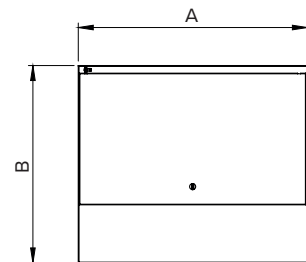

Unit comes as standard with a hinged lid that covers the grill when not in use and provides a convenient splash-back whilst cooking.

AVAILABLE IN 1, 2 OR 3 BURNER VERSIONS

CUT OUT SIZES

PRODUCT	GRILLING AREA	A	B	C	D	E	F	G
NO 1 WITH OVEN	420x420	500	650	407	485	437	204	627
NO 2 WITH OVEN	700x420	760	650	407	745	717	204	627
NO 3 WITH OVEN	1047x420	1100	650	407	1085	1062	204	627
NO 1 NO OVEN	420x420	500	650	237	485	437	204	627
NO 2 NO OVEN	700x420	760	650	237	745	717	204	627
NO 3 NO OVEN	1047x420	1100	650	237	1085	1062	204	627

CUT OUT SIZES