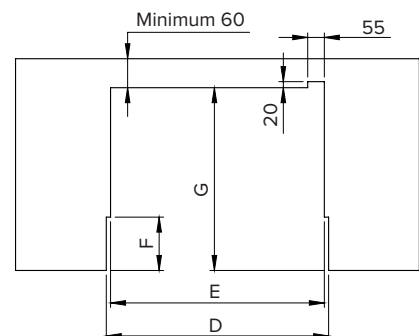

Unit comes as standard with a hinged lid that covers the grill when not in use and provides a convenient splash-back whilst cooking.

AVAILABLE IN 1, 2 OR 3 BURNER VERSIONS

CUT OUT SIZES

PRODUCT	GRILLING AREA	A	B	C	D	E	F	G
NO 1 WITH OVEN	420x420	500	650	407	485	437	204	627
NO 2 WITH OVEN	700x420	760	650	407	745	717	204	627
NO 3 WITH OVEN	1047x420	1100	650	407	1085	1062	204	627
NO 1 NO OVEN	420x420	500	650	237	485	437	204	627
NO 2 NO OVEN	700x420	760	650	237	745	717	204	627
NO 3 NO OVEN	1047x420	1100	650	237	1085	1062	204	627

CUT OUT SIZES