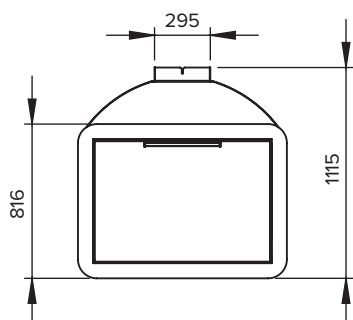

STANDARD ITEMS

OPTIONAL EXTRAS

OPTIONAL EXTRAS

COUNTER TOP / WALL MOUNTED BRAAIS