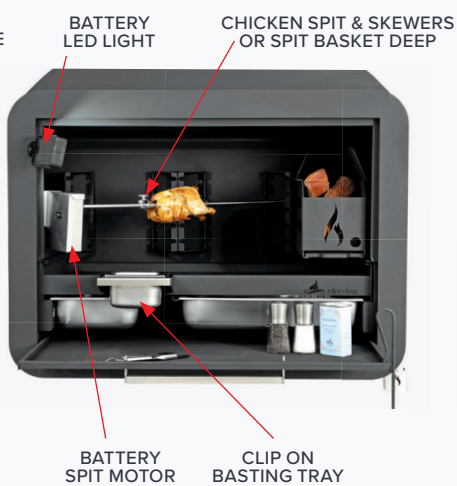

PEDESTAL/CUPBOARD STORAGE FREESTANDING BRAAI

These braais are designed to be self-supporting on top of the pedestal or cupboard. We recommend that the height of the top of the flue exceeds the wall height by about 300 mm and that the flue is secured to the wall. One u-shaped flue bracket is supplied with this unit to accommodate this.

PAINT

These braais are often exposed to wet conditions. To cater for this, our braai bodies, pedestal and cupboard storages, wall brackets, flues, cowls and internal components are all coated in a paint that is both heat and water resistant.

STANDARD FEATURES & OPTIONAL EXTRAS

1000 FREESTANDING BRAAI MILD STEEL/3CR12 PAINTED C/W PEDESTAL STORAGE BASE

STANDARD ITEMS

OPTIONAL EXTRAS

OPTIONAL EXTRAS

COUNTER TOP / WALL MOUNTED BRAAIS

1000 FREESTANDING BRAAI MILD STEEL/3CR12 PAINTED C/W CUPBOARD STORAGE BASE

CUPBOARD STORAGE BASE WITH DOORS OPEN MILD STEEL/3CR12 PAINTED C/W STAINLESS STEEL FRAME & DOORS

1000 FREESTANDING BRAAI C/W CUPBOARD STORAGE BASE

1000 FREESTANDING BRAAI C/W PEDESTAL STORAGE BASE

5 YEAR WARRANTY on Freestanding Braai Boxes, Pedestal and Cupboard Storage Bases, Flues & Cowl.
Please visit www.infinitifires.co.za for additional information on our products and dealer locations