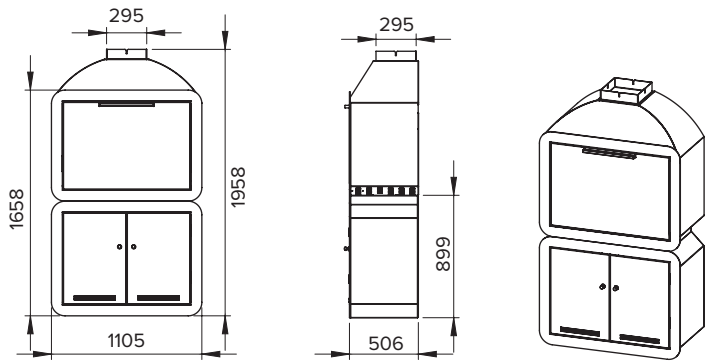

1000 FREESTANDING BRAAI C/W CUPBOARD STORAGE BASE