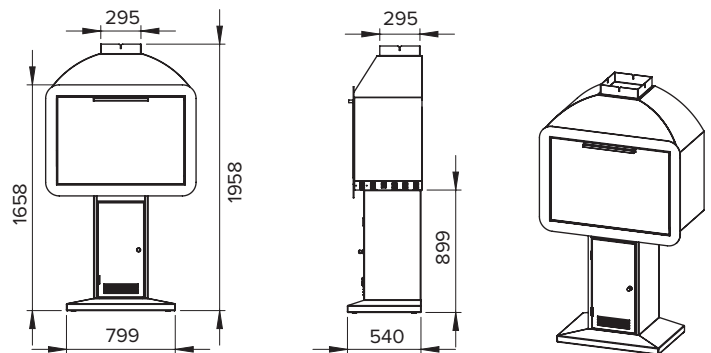

1000 FREESTANDING BRAAI C/W PEDESTAL STORAGE BASE

5 YEAR WARRANTY on Freestanding Braai Boxes, Pedestal and Cupboard Storage Bases, Flues & Cowl.
Please visit www.infinitifires.co.za for additional information on our products and dealer locations