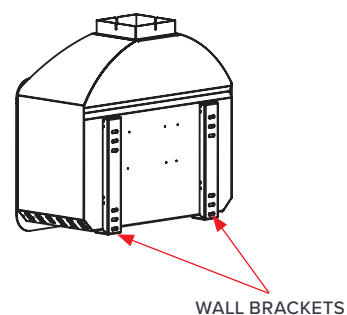

COUNTER TOP FREESTANDING BRAAI

This braai can simply be placed on any non-combustible surface strong enough to carry the weight. To secure the braai to the structure, bolts can be installed through the base of the braai or alternatively through the laser cut tabs at the back of the braai. Remember to allow for any wind forces when installing in this manner. If there is a wall that the flue can be secured to, we recommend that the height of the top of the flue exceeds the wall height by about 300 mm and that the flue is secured to the wall. One u-shaped flue bracket is supplied with this unit to accommodate this.

PEDESTAL/CUPBOARD STORAGE FREESTANDING BRAAI

These braais are designed to be self-supporting on top of the pedestal or cupboard. We recommend that the height of the top of the flue exceeds the wall height by about 300 mm and that the flue is secured to the wall. One u-shaped flue bracket is supplied with this unit to accommodate this.

STANDARD FEATURES & OPTIONAL EXTRAS

1000 FREESTANDING BRAAI MILD STEEL/3CR12 PAINTED C/W PEDESTAL STORAGE BASE

STANDARD ITEMS

OPTIONAL EXTRAS

OPTIONAL EXTRAS

COUNTER TOP / WALL MOUNTED BRAAIS

1000 FREESTANDING BRAAI MILD STEEL/3CR12 PAINTED C/W CUPBOARD STORAGE BASE