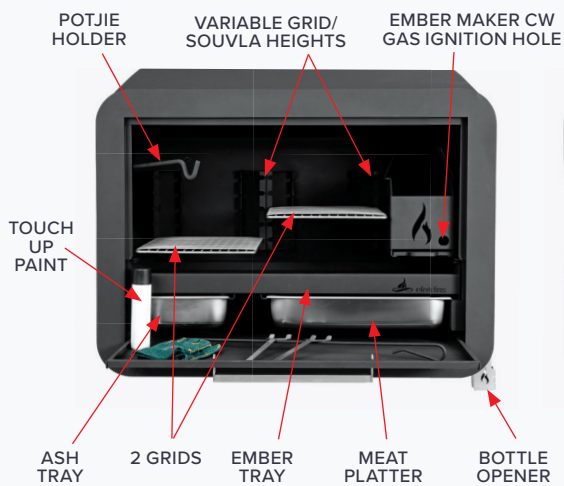

STANDARD FEATURES & OPTIONAL EXTRAS

1000 FREESTANDING BRAAI MILD STEEL/3CR12 PAINTED C/W PEDESTAL STORAGE BASE

STANDARD ITEMS

OPTIONAL EXTRAS

OPTIONAL EXTRAS

COUNTER TOP / WALL MOUNTED BRAAIS

1000 FREESTANDING BRAAI MILD STEEL/3CR12 PAINTED C/W CUPBOARD STORAGE BASE