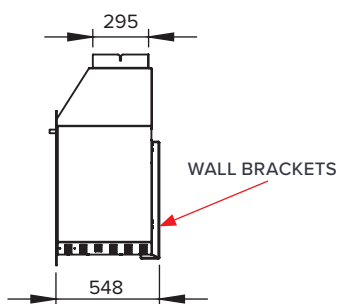

STANDARD FEATURES & OPTIONAL EXTRAS

1000 FREESTANDING BRAAI MILD STEEL/3CR12 PAINTED C/W PEDESTAL STORAGE BASE

STANDARD ITEMS

OPTIONAL EXTRAS

OPTIONAL EXTRAS

COUNTER TOP / WALL MOUNTED BRAAIS

1000 FREESTANDING BRAAI MILD STEEL/3CR12 PAINTED C/W CUPBOARD STORAGE BASE