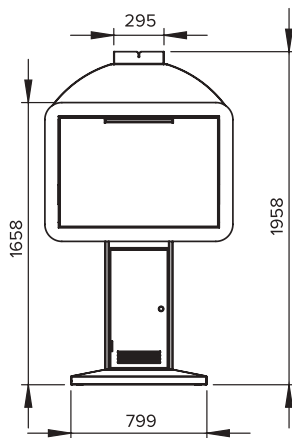

FREESTANDING PEDESTAL BRAAI