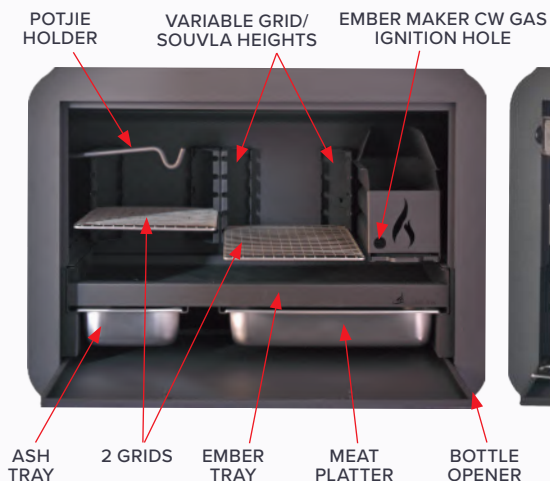

PEDESTAL/CABINET STORAGE FREESTANDING BRAAI

These braais are designed to be self-supporting on top of the Pedestal or Cabinet. We recommend that the height of the top of the flue exceeds the wall height by about 300 mm and that the flue is secured to the wall. One u-shaped flue bracket is supplied with this unit to accommodate this.

STANDARD FEATURES & OPTIONAL EXTRAS

1000 PEDESTAL BRAAI, MILD STEEL BODY, ST STEEL FRAME AND DOORS

STANDARD ITEMS

OPTIONAL EXTRAS

OPTIONAL EXTRAS

COUNTER TOP / WALL MOUNTED BRAAIS

1000 CABINET BRAAI MILD STEEL