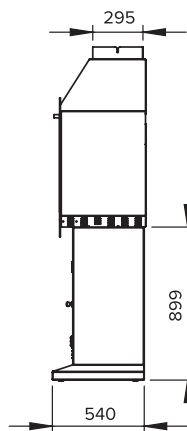

FREESTANDING PEDESTAL BRAAI