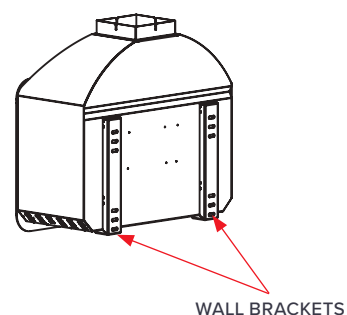

STANDARD ITEMS

OPTIONAL EXTRAS

OPTIONAL EXTRAS

COUNTER TOP / WALL MOUNTED BRAAIS