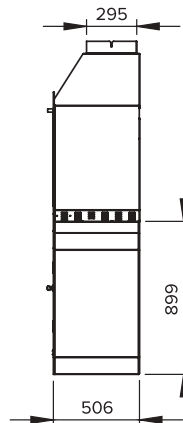

STANDARD FEATURES & OPTIONAL EXTRAS

1000 PEDESTAL BRAAI, MILD STEEL BODY, ST STEEL FRAME AND DOORS

STANDARD ITEMS

OPTIONAL EXTRAS

OPTIONAL EXTRAS

COUNTER TOP / WALL MOUNTED BRAAIS

1000 CABINET BRAAI MILD STEEL