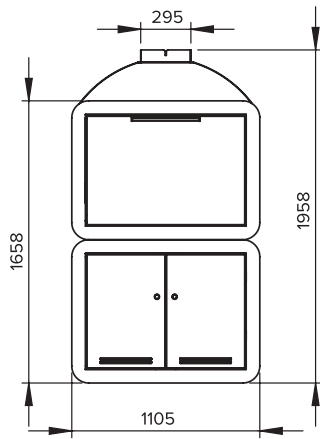

FREESTANDING CABINET BRAAI