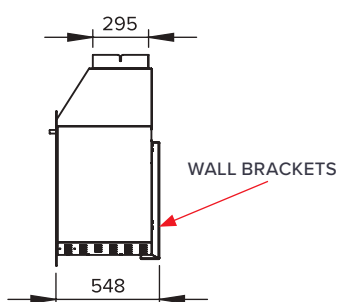

STANDARD ITEMS

OPTIONAL EXTRAS

OPTIONAL EXTRAS

COUNTER TOP / WALL MOUNTED BRAAIS