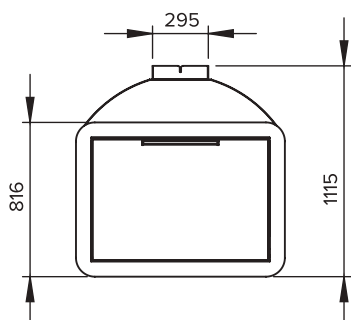

STANDARD ITEMS

OPTIONAL EXTRAS

OPTIONAL EXTRAS

COUNTER TOP / WALL MOUNTED BRAAIS