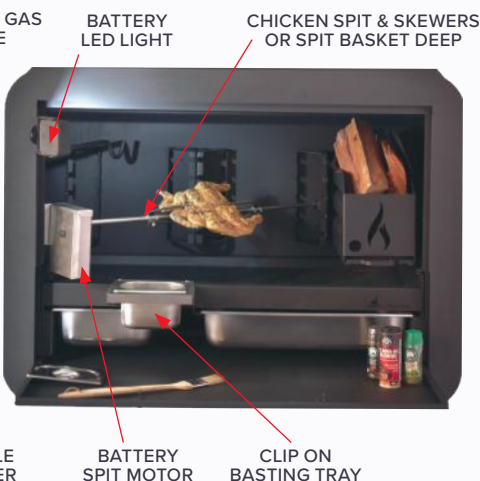

PEDESTAL/CABINET STORAGE FREESTANDING BRAAI

These braais are designed to be self-supporting on top of the Pedestal or Cabinet. We recommend that the height of the top of the flue exceeds the wall height by about 300 mm and that the flue is secured to the wall. One u-shaped flue bracket is supplied with this unit to accommodate this.

PAINT

These braais are often exposed to wet conditions. To cater for this, our braai bodies, pedestal and cabinet storages, wall brackets, flues, cowls and internal components are all coated in a paint that is both heat and water resistant.

STANDARD FEATURES & OPTIONAL EXTRAS

1000 PEDESTAL BRAAI, MILD STEEL BODY, ST STEEL FRAME AND DOORS

STANDARD ITEMS

OPTIONAL EXTRAS

OPTIONAL EXTRAS

COUNTER TOP / WALL MOUNTED BRAAIS

1000 CABINET BRAAI MILD STEEL