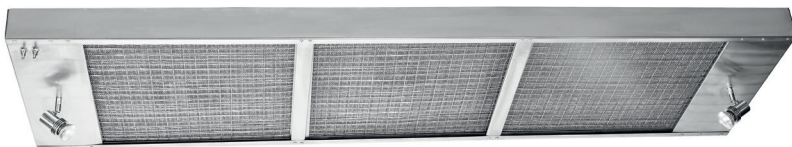

## FILTER FRAMES

A NEW GENERATION IN BRAAIS

NO 3 COUNTERTOP GAS GRILL & FILTER FRAME EXTRACTION SYSTEM

Filter Frames are ideal in situations where there is an existing brick chimney used by a gas grill, but where the smoke and fumes are not being extracted adequately.

The custom-made Filter Frame is mounted into the brick opening above the gas grill to catch the grease, while an electrical fan is mounted at the top or rear of the chimney to help extract the fumes.

Our frames come standard with 2 swivel lights for optimal lighting when cooking, as well as removable Stainless Steel mesh filters for easy cleaning.