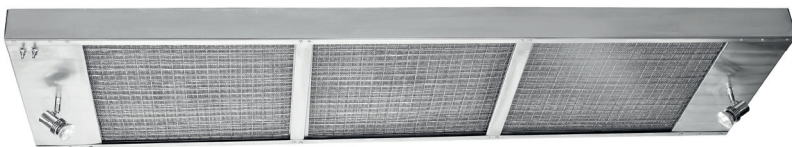

## FILTER FRAMES

A NEW GENERATION IN BRAAIS

NO 3 COUNTERTOP GAS GRILL & FILTER FRAME EXTRACTION SYSTEM

Filter Frames are ideal in situations where there is an existing brick chimney used by a gas grill, but where the smoke and fumes are not being extracted adequately.

The custom-made Filter Frame is mounted into the brick opening above the gas grill to catch the grease, while an electrical fan is mounted at the top or rear of the chimney to help extract the fumes.

Our frames come standard with 2 swivel lights for optimal lighting when cooking, as well as removable Stainless Steel mesh filters for easy cleaning.