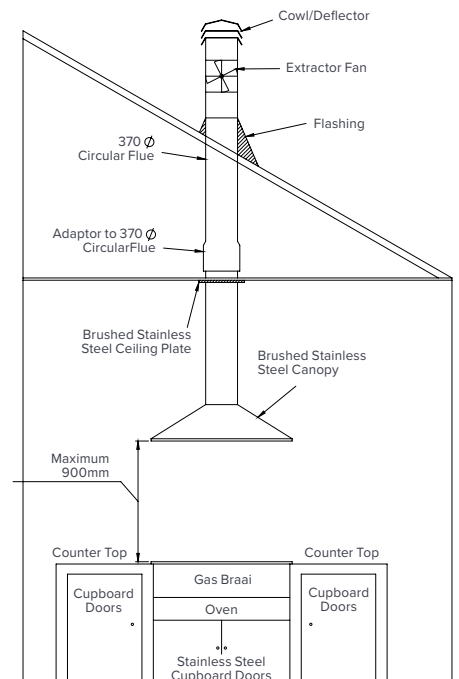

THICK LOUVER BOX

Large Louver for single brick wall application

THIN LOUVER BOX

Small Louver for double brick wall application

Removable front to give access to fan maintenance and cleaning the fins

TYPICAL REAR EXIT CANOPY INSTALLATION

TYPICAL TOP EXIT CANOPY INSTALLATION