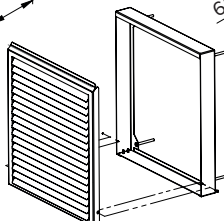

THICK LOUVER BOX

Large Louver for single brick wall application

THIN LOUVER BOX

Small Louver for double brick wall application

Removable front to give access to fan maintenance and cleaning the fins

TYPICAL REAR EXIT CANOPY INSTALLATION