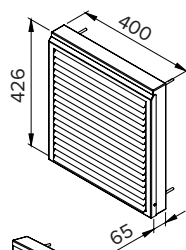

THICK LOUVER BOX

Large Louver for single brick wall application

THIN LOUVER BOX

Small Louver for double brick wall application

Removable front to give access to fan maintenance and cleaning the fins

TYPICAL REAR EXIT CANOPY INSTALLATION