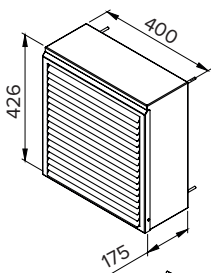

THICK LOUVER BOX

Large Louver for single brick wall application

THIN LOUVER BOX

Small Louver for double brick wall application

Removable front to give access to fan maintenance and cleaning the fins

TYPICAL REAR EXIT CANOPY INSTALLATION