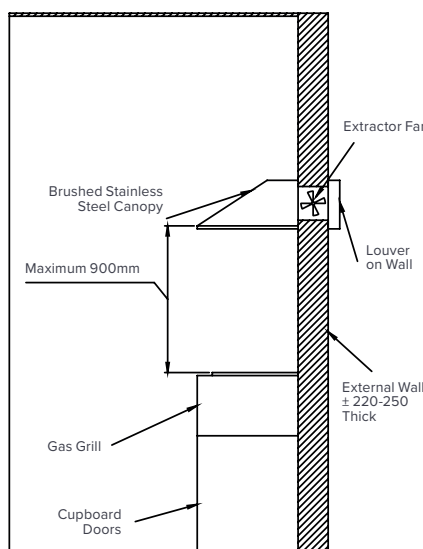

THICK LOUVER BOX

Large Louver for single brick wall application

THIN LOUVER BOX

Small Louver for double brick wall application

Removable front to give access to fan maintenance and cleaning the fins

TYPICAL REAR EXIT CANOPY INSTALLATION