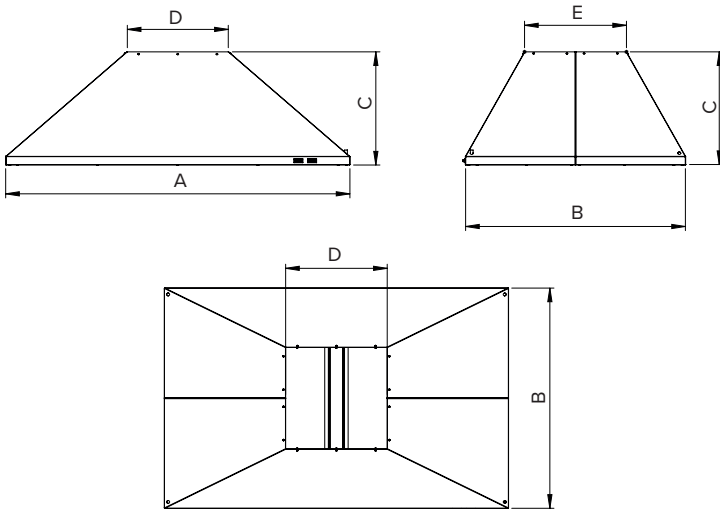

These canopies come standard with removable Stainless Steel mesh filters for easy cleaning, and 2 swivel lights for optimal lighting when cooking.

They are available in widths of 1000 mm and 1250 mm.

PRODUCT	A	B	C	D	E
1000 ISLAND STYLE CANOPY	1000	800	410	370	370
1250 ISLAND STYLE CANOPY	1250	800	410	370	370