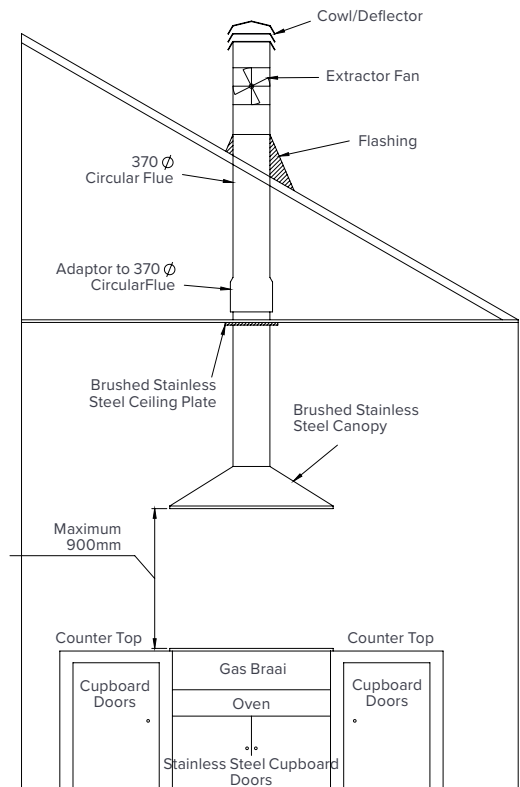

## ISLAND STYLE CANOPIES

A NEW GENERATION IN BRAAIS

BRUSHED STAINLESS STEEL ISLAND STYLE CANOPY

In the event that there is no rear wall to attach the canopy to, our Island Style Canopy can be supported from the ceiling.

These canopies come standard with removable Stainless Steel mesh filters for easy cleaning, and 2 swivel lights for optimal lighting when cooking.

They are available in widths of 1000 mm and 1250 mm.

PRODUCT	A	B	C	D	E
1000 ISLAND STYLE CANOPY	1000	800	410	370	370
1250 ISLAND STYLE CANOPY	1250	800	410	370	370