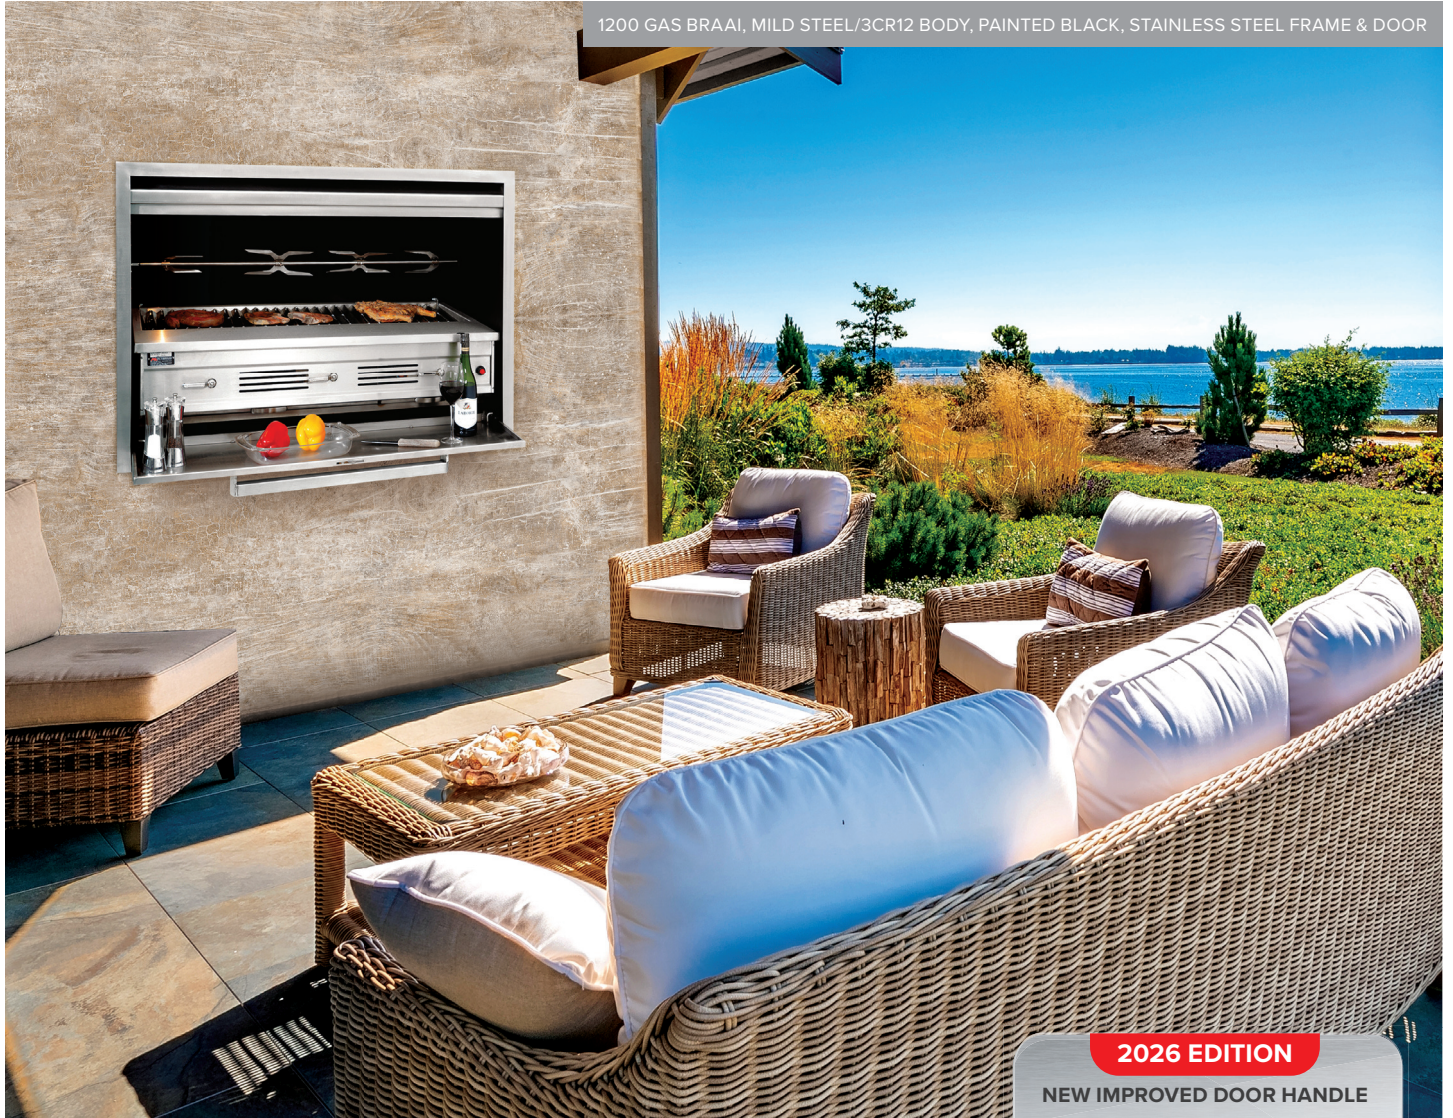

# BUILT IN BRAAI

**GAS**

A NEW GENERATION IN BRAAIS

1200 GAS BRAAI, MILD STEEL/3CR12 BODY, PAINTED BLACK, STAINLESS STEEL FRAME & DOOR

**2026 EDITION**  
NEW IMPROVED DOOR HANDLE

These units comprise a steel braai body to be built into a brick structure, the same as our Built in Charcoal/Wood models.

In addition they have one of our gas grilles offering the advantages of:

- 5 to 10 minute heating time once burners are lit until hot enough to cook
- High heat output burners allowing a large variation in heat output to suit all cooking styles
- Continuous Spark Ignition System for ease of lighting
- Heavy duty Stainless Steel burners ensuring a long lifespan on these
- Durable construction for low maintenance and a long life
- Our unique fat catcher system that drains fat away from the cooking area, enabling healthier cooking and low risk of flare up (where fat catches alight and can burn the surface of the cooking meat)
- Choice of Flame Tamer Plates or Rocks to suit individual tastes

# BUILT IN BRAAI

**MULTIFUNCTION**

**GAS**

A NEW GENERATION IN BRAAIS

1000 MULTIFUNCTION BRAAI, MILD STEEL/3CR12 BODY PAINTED BLACK, STAINLESS STEEL SIDEWARDS OPENING DOORS, C/W 1000 MULTIFUNCTION GAS GRILL

## CONVERSION GAS GRILL

Convert your existing Jetmaster 1000 mm charcoal braai, to use our high heat output conversion gas grill. Designed to fit and make braaing as easy as a flick of a switch. Using the legendary Multibraai design, this grill will give many years of pleasurable cooking with huge heat variability to meet your cooking needs.