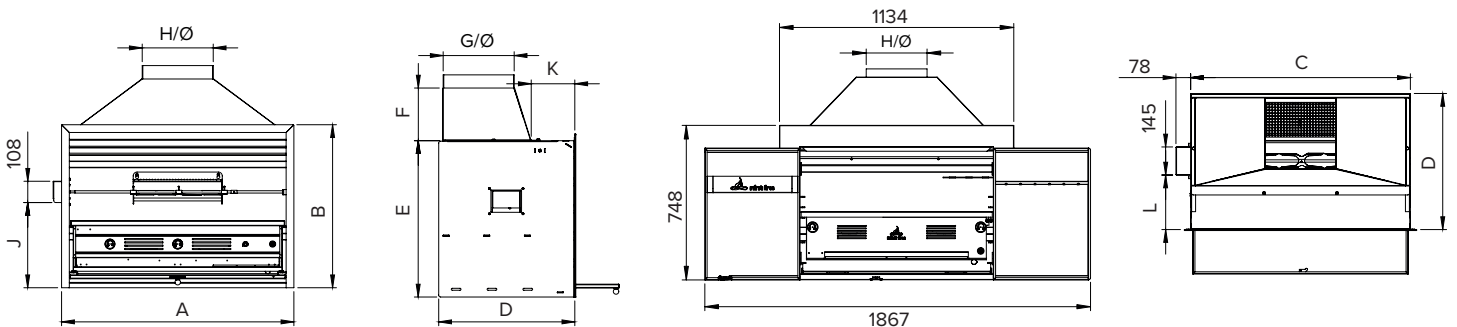

## OPTIONAL EXTRAS ON BUILT IN BRAAIS

220V SPIT MOTOR	CHICKEN & SPIT SWEWER	SPIT BASKET	SPIT BASKET DEEP	BRAAI PLATE LARGE	BRAAI PLATE SMALL	WARMING GRID LARGE	DRAWER GRID SMALL
✓	✓	✓	✓	670x415	345x415	N/A	✓
✓	✓	✓	✓	N/A	370x345	N/A	✓
✓	✓	✓	✓	670x415	345x415	✓	✓

1000 MULTIFUNCTION GAS SIDEWARDS OPENING DOORS

PRODUCT	GRILLING AREA	A	B	C	D	E	F	G	H	Ø	J	K	L
800 GAS	695x390	855	842	790	703	808	273	200	400	300	440	225	282
1000 GAS	700x420	1020	742	955	523	708	273	200	400	300	430	117	192
1200 GAS	1047x420	1200	842	1135	703	808	273	350	500	450	440	225	282