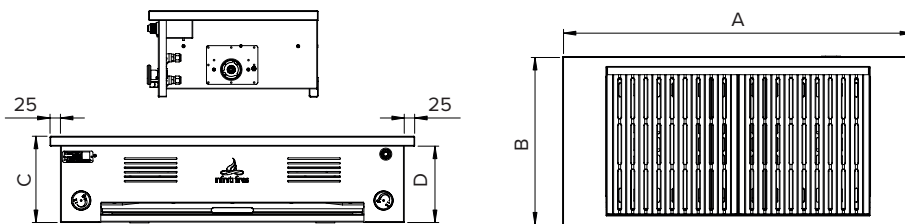

## OPTIONAL EXTRAS ON BUILT IN BRAAIS

220V SPIT MOTOR	CHICKEN & SPIT SWEWER	SPIT BASKET	SPIT BASKET DEEP	BRAAI PLATE LARGE	BRAAI PLATE SMALL	WARMING GRID LARGE	DRAWER GRID SMALL
✓	✓	✓	✓	670x415	345x415	N/A	✓
✓	✓	✓	✓	N/A	370x345	N/A	✓
✓	✓	✓	✓	670x415	345x415	✓	✓

1000 MULTIFUNCTION GAS SIDEWARDS OPENING DOORS

PRODUCT	GRILLING AREA	A	B	C	D	E	F	G	H	Ø	J	K	L
800 GAS	695x390	855	842	790	703	808	273	200	400	300	440	225	282
1000 GAS	700x420	1020	742	955	523	708	273	200	400	300	430	117	192
1200 GAS	1047x420	1200	842	1135	703	808	273	350	500	450	440	225	282