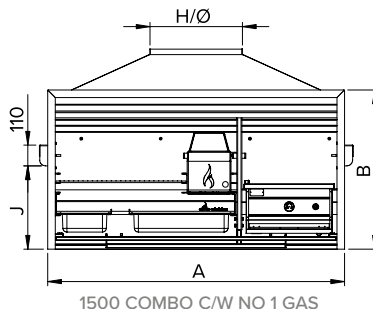

1200 COMBO BRAAI IN 3CR12/STAINLESS STEEL

2026 EDITION

NEW IMPROVED DOOR HANDLE

1200 COMBO

1500 COMBO C/W NO 1 GAS

1500 COMBO C/W NO 2 GAS

PRODUCT	A	B	C	D	E	F	G	H	Ø	J	K
1200 COMBO	1270	842	1205	703	808	220	350	500	450	440	225
1500 COMBO 1	1570	842	1505	703	808	220	350	500	450	440	225
1500 COMBO 2	1570	842	1505	703	808	220	350	500	450	440	225

STANDARD FEATURES ON COMBO BRAAIS

BRAAI SIZE	GATHER OPTION	SLIDE IN DOOR	SIDE DOORS	EMBER MAKER	EMBER TRAY	SS GRID	SS DRAWER
CHARCOAL SECTION							
1200	350 x 500 or 450 Ø	✓	—	—	✓	✓	1 x S 1 x L
1500 1	350 x 500 or 450 Ø	✓	—	✓	✓	✓	1 x S 1 x L
1500 2	350 x 500 or 450 Ø	✓	—	—	✓	✓	1 x S 1 x L
GAS SECTION							
1200	350 x 500 or 450 Ø	✓	—	N/A	N/A	N/A	N/A
1500 1	350 x 500 or 450 Ø	✓	—	N/A	N/A	N/A	N/A
1500 2	350 x 500 or 450 Ø	✓	—	N/A	N/A	N/A	N/A