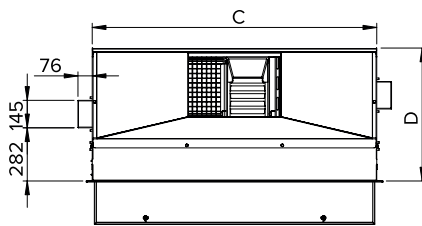

1200 COMBO BRAAI IN 3CR12/STAINLESS STEEL

2026 EDITION

NEW IMPROVED DOOR HANDLE

1200 COMBO

1500 COMBO C/W NO 1 GAS

1500 COMBO C/W NO 2 GAS

PRODUCT	A	B	C	D	E	F	G	H	Ø	J	K
1200 COMBO	1270	842	1205	703	808	220	350	500	450	440	225
1500 COMBO 1	1570	842	1505	703	808	220	350	500	450	440	225
1500 COMBO 2	1570	842	1505	703	808	220	350	500	450	440	225

STANDARD FEATURES ON COMBO BRAAIS

BRAAI SIZE	GATHER OPTION	SLIDE IN DOOR	SIDE DOORS	EMBER MAKER	EMBER TRAY	SS GRID	SS DRAWER
CHARCOAL SECTION							
1200	350 x 500 or 450 Ø	✓	—	—	✓	✓	1 x S 1 x L
1500 1	350 x 500 or 450 Ø	✓	—	✓	✓	✓	1 x S 1 x L
1500 2	350 x 500 or 450 Ø	✓	—	—	✓	✓	1 x S 1 x L
GAS SECTION							
1200	350 x 500 or 450 Ø	✓	—	N/A	N/A	N/A	N/A
1500 1	350 x 500 or 450 Ø	✓	—	N/A	N/A	N/A	N/A
1500 2	350 x 500 or 450 Ø	✓	—	N/A	N/A	N/A	N/A

OPTIONAL EXTRAS ON COMBO BRAAIS

220V SPIT MOTOR	CHICKEN & SPIT SWEWER	SPIT BASKET	SPIT BASKET DEEP	BRAAI PLATE SMALL	BRAAI PLATE LARGE	WARMING GRID LARGE	WARMING GRID SMALL	BASTING TRAY
CHARCOAL SECTION								
				438x473	728x473			
✓	✓	✓	✓	✓	N/A	N/A	✓	✓
✓	✓	✓	✓	✓	✓	N/A	✓	✓
✓	✓	✓	✓	✓	N/A	N/A	✓	✓
GAS SECTION								
				345x415	670x415			
✓	✓	N/A	N/A	✓	N/A	N/A	✓	N/A
✓	✓	N/A	N/A	✓	N/A	N/A	✓	N/A
✓	✓	✓	✓	✓	✓	N/A	✓	N/A