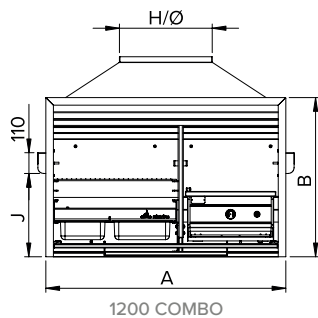

BUILT IN BRAAI

COMBO

CHARCOAL | WOOD | GAS

A NEW GENERATION IN BRAAIS

2026 EDITION

NEW IMPROVED DOOR HANDLE

1200 COMBO

PRODUCT	A	B	C	D	E	F	G	H	Ø	J	K
1200 COMBO	1270	842	1205	703	808	220	350	500	450	440	225
1500 COMBO 1	1570	842	1505	703	808	220	350	500	450	440	225
1500 COMBO 2	1570	842	1505	703	808	220	350	500	450	440	225

STANDARD FEATURES ON COMBO BRAAIS

BRAAI SIZE	GATHER OPTION	SLIDE IN DOOR	SIDE DOORS	EMBER MAKER	EMBER TRAY	SS GRID	SS DRAWER
CHARCOAL SECTION							
1200	350 x 500 or 450 Ø	✓	—	—	✓	✓	1 x S 1 x L
1500 1	350 x 500 or 450 Ø	✓	—	✓	✓	✓	1 x S 1 x L
1500 2	350 x 500 or 450 Ø	✓	—	—	✓	✓	1 x S 1 x L
GAS SECTION							
1200	350 x 500 or 450 Ø	✓	—	N/A	N/A	N/A	N/A
1500 1	350 x 500 or 450 Ø	✓	—	N/A	N/A	N/A	N/A
1500 2	350 x 500 or 450 Ø	✓	—	N/A	N/A	N/A	N/A

OPTIONAL EXTRAS ON COMBO BRAAIS

220V SPIT MOTOR	CHICKEN & SPIT SWEWER	SPIT BASKET	SPIT BASKET DEEP	BRAAI PLATE SMALL	BRAAI PLATE LARGE	WARMING GRID LARGE	WARMING GRID SMALL	BASTING TRAY
CHARCOAL SECTION								
				438x473	728x473			
✓	✓	✓	✓	✓	N/A	N/A	✓	✓
✓	✓	✓	✓	✓	✓	N/A	✓	✓
✓	✓	✓	✓	✓	N/A	N/A	✓	✓
GAS SECTION								
				345x415	670x415			
✓	✓	N/A	N/A	✓	N/A	N/A	✓	N/A
✓	✓	N/A	N/A	✓	N/A	N/A	✓	N/A
✓	✓	✓	✓	✓	✓	N/A	✓	N/A

Please refer to the INTRODUCTION TO OUR BRAAI RANGE & OPTIONAL EXTRAS