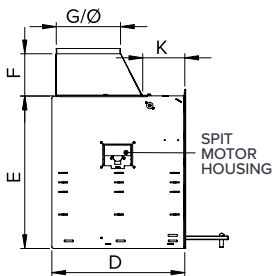

1200 COMBO BRAAI IN 3CR12/STAINLESS STEEL

2026 EDITION

NEW IMPROVED DOOR HANDLE

1200 COMBO

1500 COMBO C/W NO 1 GAS

1500 COMBO C/W NO 2 GAS

PRODUCT	A	B	C	D	E	F	G	H	Ø	J	K
1200 COMBO	1270	842	1205	703	808	220	350	500	450	440	225
1500 COMBO 1	1570	842	1505	703	808	220	350	500	450	440	225
1500 COMBO 2	1570	842	1505	703	808	220	350	500	450	440	225

STANDARD FEATURES ON COMBO BRAAIS

BRAAI SIZE	GATHER OPTION	SLIDE IN DOOR	SIDE DOORS	EMBER MAKER	EMBER TRAY	SS GRID	SS DRAWER
CHARCOAL SECTION							
1200	350 x 500 or 450 Ø	✓	—	—	✓	✓	1 x S 1 x L
1500 1	350 x 500 or 450 Ø	✓	—	✓	✓	✓	1 x S 1 x L
1500 2	350 x 500 or 450 Ø	✓	—	—	✓	✓	1 x S 1 x L
GAS SECTION							
1200	350 x 500 or 450 Ø	✓	—	N/A	N/A	N/A	N/A
1500 1	350 x 500 or 450 Ø	✓	—	N/A	N/A	N/A	N/A
1500 2	350 x 500 or 450 Ø	✓	—	N/A	N/A	N/A	N/A

OPTIONAL EXTRAS ON COMBO BRAAIS

220V SPIT MOTOR	CHICKEN & SPIT SWEWER	SPIT BASKET	SPIT BASKET DEEP	BRAAI PLATE SMALL	BRAAI PLATE LARGE	WARMING GRID LARGE	WARMING GRID SMALL	BASTING TRAY
CHARCOAL SECTION								
				438x473	728x473			
✓	✓	✓	✓	✓	N/A	N/A	✓	✓
✓	✓	✓	✓	✓	✓	N/A	✓	✓
✓	✓	✓	✓	✓	N/A	N/A	✓	✓
GAS SECTION								
				345x415	670x415			
✓	✓	N/A	N/A	✓	N/A	N/A	✓	N/A
✓	✓	N/A	N/A	✓	N/A	N/A	✓	N/A
✓	✓	✓	✓	✓	✓	N/A	✓	N/A