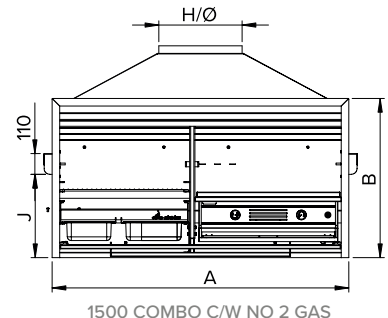

1200 COMBO BRAAI IN 3CR12/STAINLESS STEEL

2026 EDITION

NEW IMPROVED DOOR HANDLE

1200 COMBO

1500 COMBO C/W NO 1 GAS

1500 COMBO C/W NO 2 GAS

PRODUCT	A	B	C	D	E	F	G	H	Ø	J	K
1200 COMBO	1270	842	1205	703	808	220	350	500	450	440	225
1500 COMBO 1	1570	842	1505	703	808	220	350	500	450	440	225
1500 COMBO 2	1570	842	1505	703	808	220	350	500	450	440	225

STANDARD FEATURES ON COMBO BRAAIS

BRAAI SIZE	GATHER OPTION	SLIDE IN DOOR	SIDE DOORS	EMBER MAKER	EMBER TRAY	SS GRID	SS DRAWER
CHARCOAL SECTION							
1200	350 x 500 or 450 Ø	✓	—	—	✓	✓	1 x S 1 x L
1500 1	350 x 500 or 450 Ø	✓	—	✓	✓	✓	1 x S 1 x L
1500 2	350 x 500 or 450 Ø	✓	—	—	✓	✓	1 x S 1 x L
GAS SECTION							
1200	350 x 500 or 450 Ø	✓	—	N/A	N/A	N/A	N/A
1500 1	350 x 500 or 450 Ø	✓	—	N/A	N/A	N/A	N/A
1500 2	350 x 500 or 450 Ø	✓	—	N/A	N/A	N/A	N/A

OPTIONAL EXTRAS ON COMBO BRAAIS

220V SPIT MOTOR	CHICKEN & SPIT SWEWER	SPIT BASKET	SPIT BASKET DEEP	BRAAI PLATE SMALL	BRAAI PLATE LARGE	WARMING GRID LARGE	WARMING GRID SMALL	BASTING TRAY
CHARCOAL SECTION								
				438x473	728x473			
✓	✓	✓	✓	✓	N/A	N/A	✓	✓
✓	✓	✓	✓	✓	✓	N/A	✓	✓
✓	✓	✓	✓	✓	N/A	N/A	✓	✓
GAS SECTION								
				345x415	670x415			
✓	✓	N/A	N/A	✓	N/A	N/A	✓	N/A
✓	✓	N/A	N/A	✓	N/A	N/A	✓	N/A
✓	✓	✓	✓	✓	✓	N/A	✓	N/A